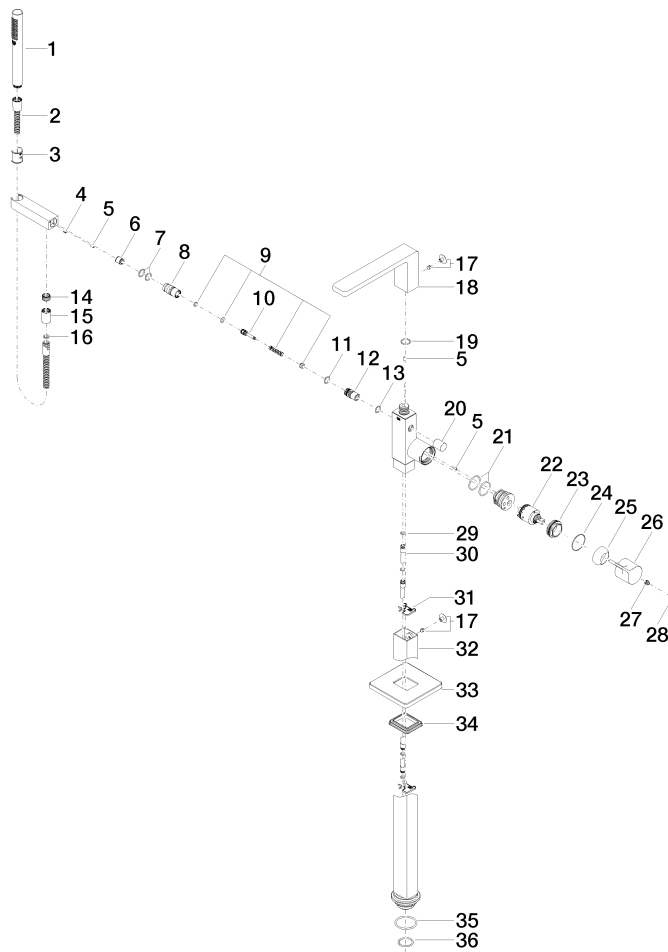

**LULU Single-lever bath mixer with stand pipe for free-standing assembly with hand shower set - Chrome**

LULU

25 863 710

- spout: circular, air-enriched flow
  - max. flow 26.4 l/min at 3 bar flow pressure
  - Hand shower: COMPACT RAIN, max. flow rate 6.8 l/min (at 3 bar)
  - bar-type hand shower with anti-scale system
  - wall bracket
  - automatic bath/shower diverter
  - 215mm projection
  - total height 932 - 1002 mm
  - stand pipe height 598 - 668 mm
  - height up to aerator 825 – 895 mm
  - push-on rosette 131 x 131 mm
  - metal shower hose 1250mm with integrated anti-twist protection
- Intrinsic protection against back flow.**

- max. recess depth 150 mm
- min. recess depth 80 mm

Flow rate chart

Certificates

Belgaqua\_19\_77\_27. IAPMO\_4976 (2). WRAS\_2003006. LGA\_29727. Belgaqua\_24-003-27\_1.

25 863 710