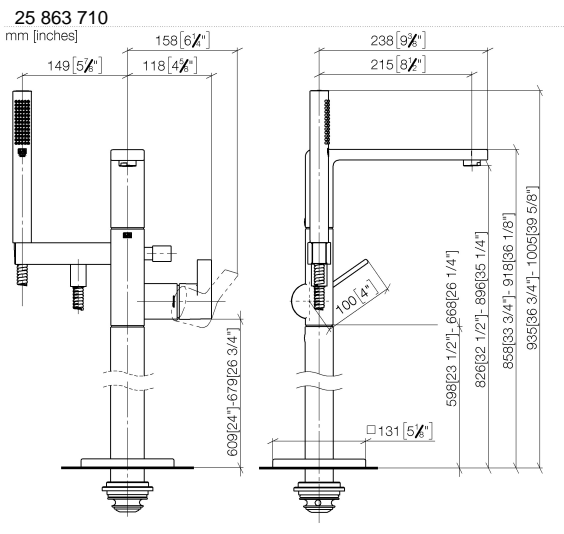

**LULU Single-lever bath mixer with stand pipe for free-standing assembly with hand shower set - Chrome**

LULU

25 863 710

- spout: circular, air-enriched flow
  - max. flow 26.4 l/min at 3 bar flow pressure
  - Hand shower: COMPACT RAIN, max. flow rate 6.8 l/min (at 3 bar)
  - bar-type hand shower with anti-scale system
  - wall bracket
  - automatic bath/shower diverter
  - 215mm projection
  - total height 932 - 1002 mm
  - stand pipe height 598 - 668 mm
  - height up to aerator 825 – 895 mm
  - push-on rosette 131 x 131 mm
  - metal shower hose 1250mm with integrated anti-twist protection
- Intrinsic protection against back flow.**

- max. recess depth 150 mm
- min. recess depth 80 mm

Flow rate chart

Certificates

Belgaqua\_19\_77\_27. IAPMO\_4976 (2). WRAS\_2003006. LGA\_29727. Belgaqua\_24-003-27\_1.

25 863 710