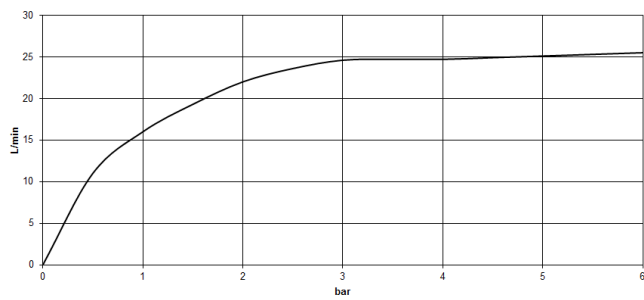

**LULU Single-lever bath mixer with stand pipe for free-standing assembly with hand shower set - Chrome**

LULU

25 863 710

- spout: circular, air-enriched flow
  - max. flow 26.4 l/min at 3 bar flow pressure
  - Hand shower: COMPACT RAIN, max. flow rate 6.8 l/min (at 3 bar)
  - bar-type hand shower with anti-scale system
  - wall bracket
  - automatic bath/shower diverter
  - 215mm projection
  - total height 932 - 1002 mm
  - stand pipe height 598 - 668 mm
  - height up to aerator 825 – 895 mm
  - push-on rosette 131 x 131 mm
  - metal shower hose 1250mm with integrated anti-twist protection
- Intrinsic protection against back flow.**

- max. recess depth 150 mm
- min. recess depth 80 mm

Flow rate chart

Certificates

Belgaqua\_19\_77\_27. IAPMO\_4976 (2). WRAS\_2003006. LGA\_29727. Belgaqua\_24-003-27\_1.

25 863 710